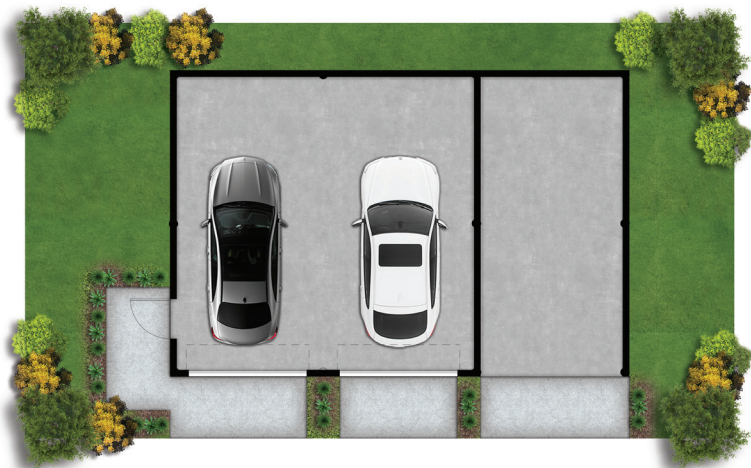

Contact us

p. 0800 ULT BLT (0800 858 258) e. sales@ultrabuilt.co.nz

w. ultrabuilt.co.nz

ULTRABUILT